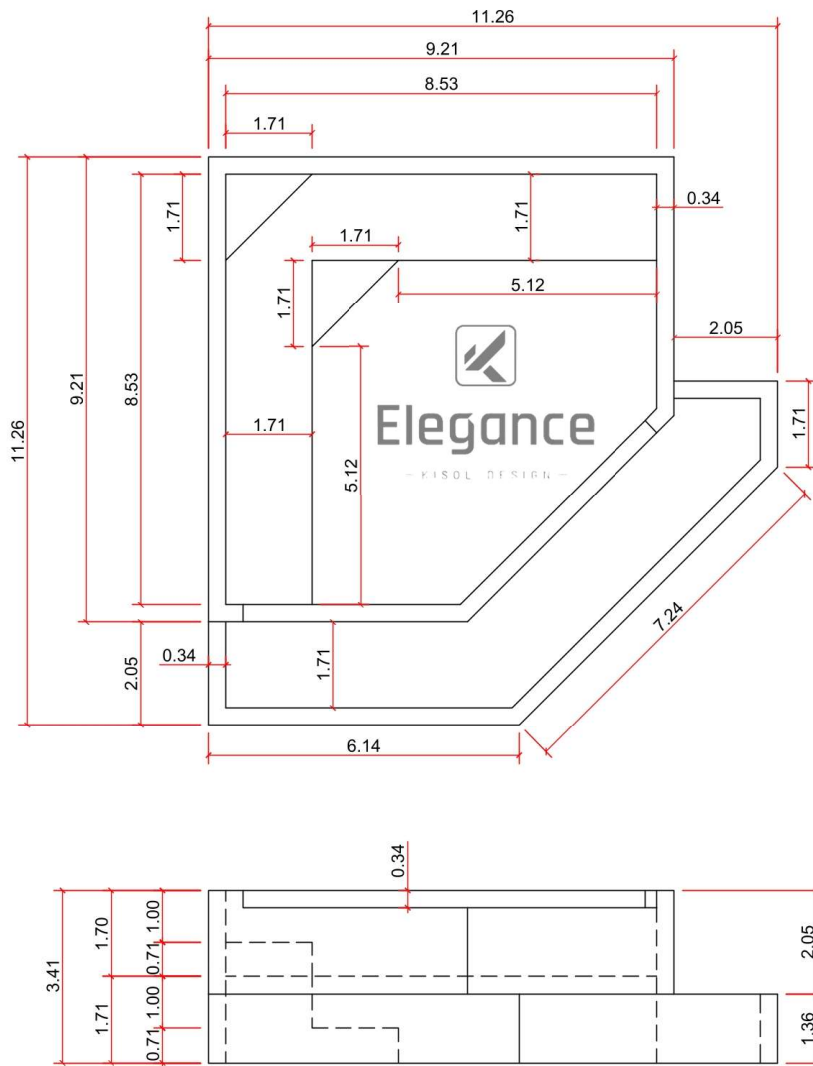

KISOL

— FIBERGLASS POOLS —

Elegance

— KISOL DESIGN —

EL 280 DIAMOND L