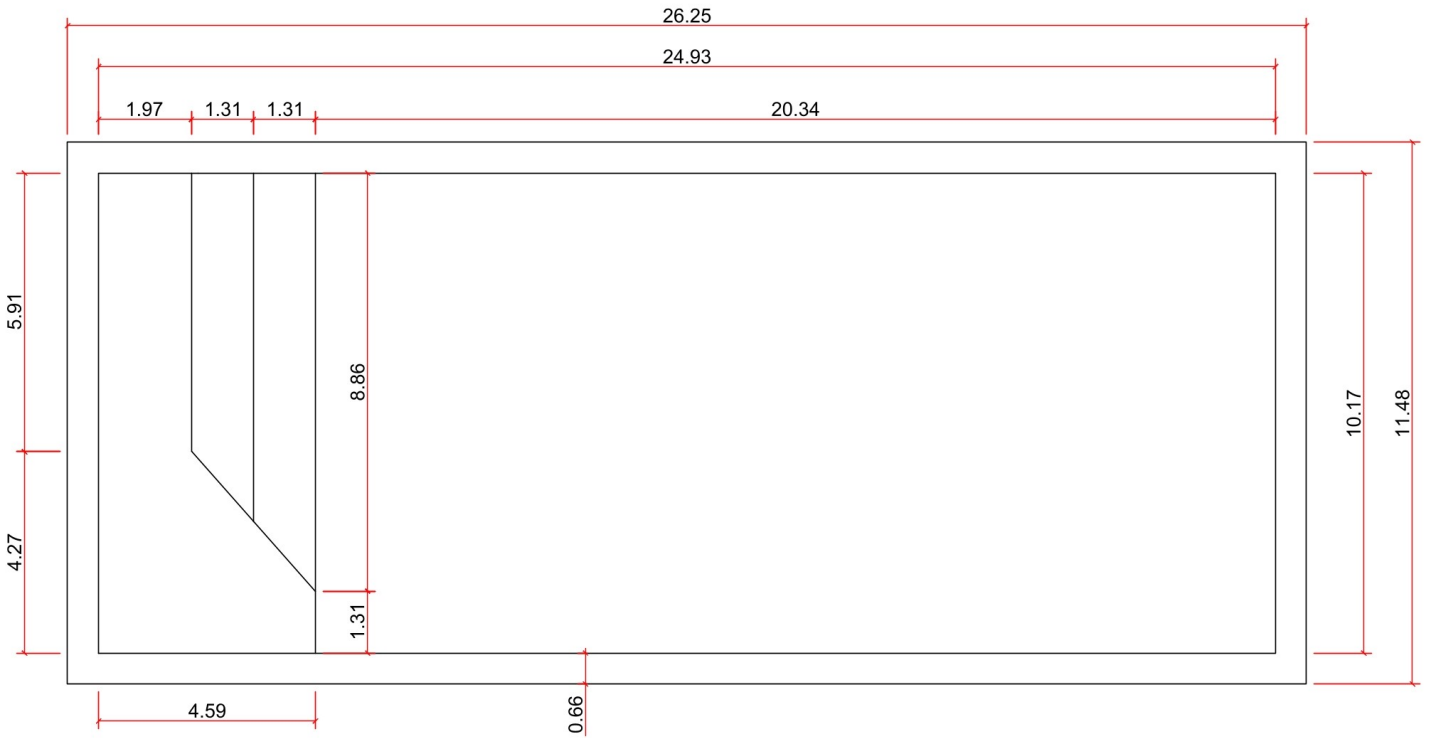

# INFINITY ESCADA

## KS 800

7600 GALLONS

All illustrations have approximate internal and external measurements, expressed in feet. Approximate volumes, illustrations are not to scale.