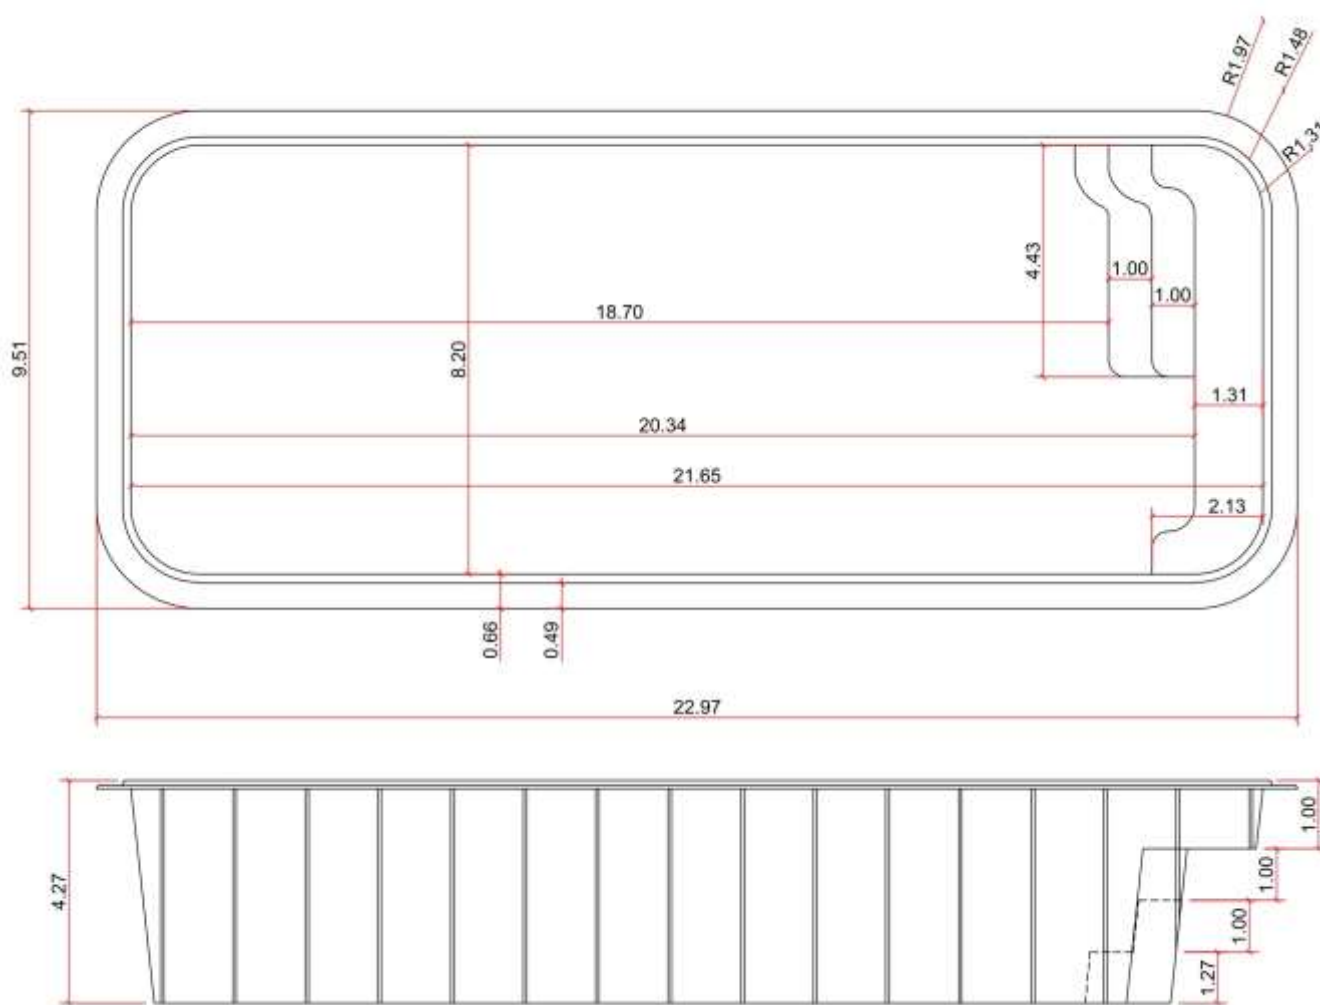

KISOL

— FIBERGLASS POOLS —

PREMIUM

KS 700

6600 GALLONS

All illustrations have approximate internal and external measurements, expressed in feet.
Approximate volumes, illustrations are not to scale.