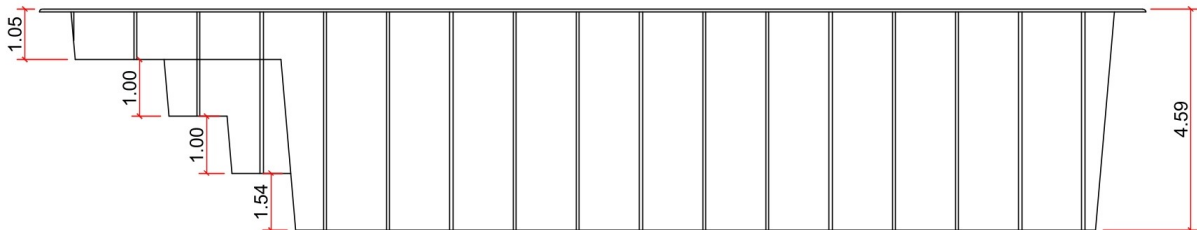

KISOL

— FIBERGLASS POOLS —

INFINITY ESCADA

KS 700

5900 GALLONS

All illustrations have approximate internal and external measurements, expressed in feet. Approximate volumes, illustrations are not to scale.