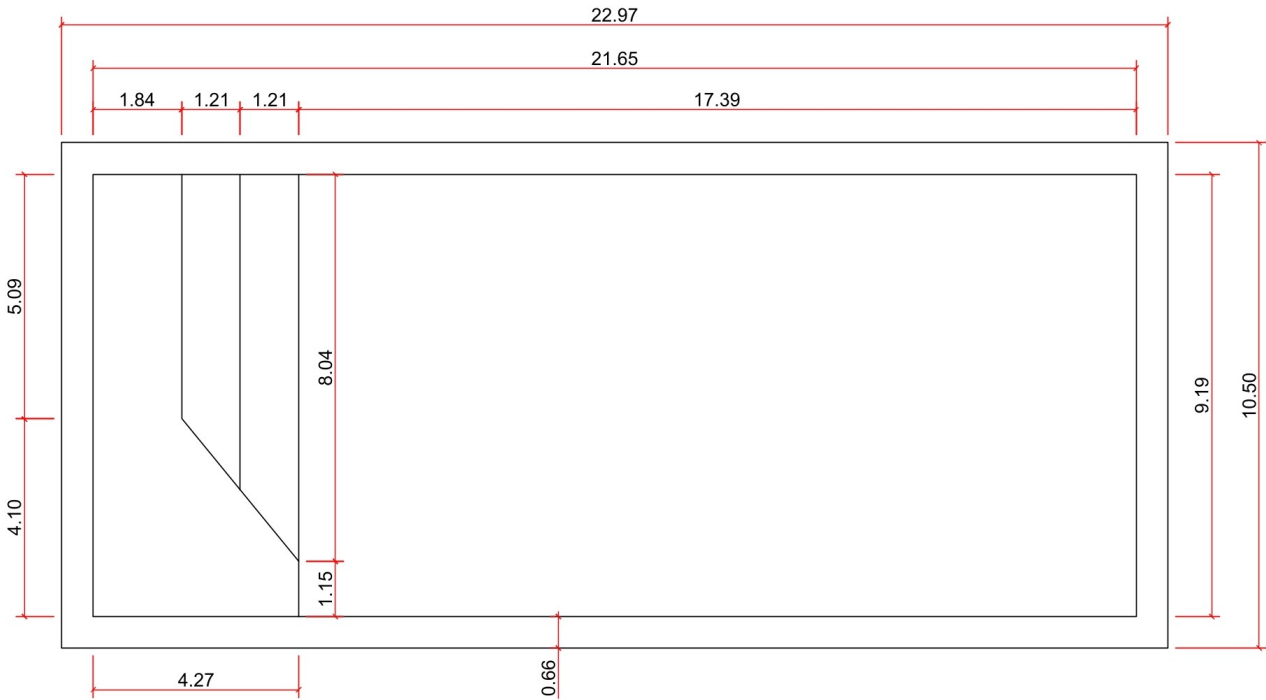

KISOL

— FIBERGLASS POOLS —

INFINITY ESCADA

KS 700

5900 GALLONS

All illustrations have approximate internal and external measurements, expressed in feet. Approximate volumes, illustrations are not to scale.