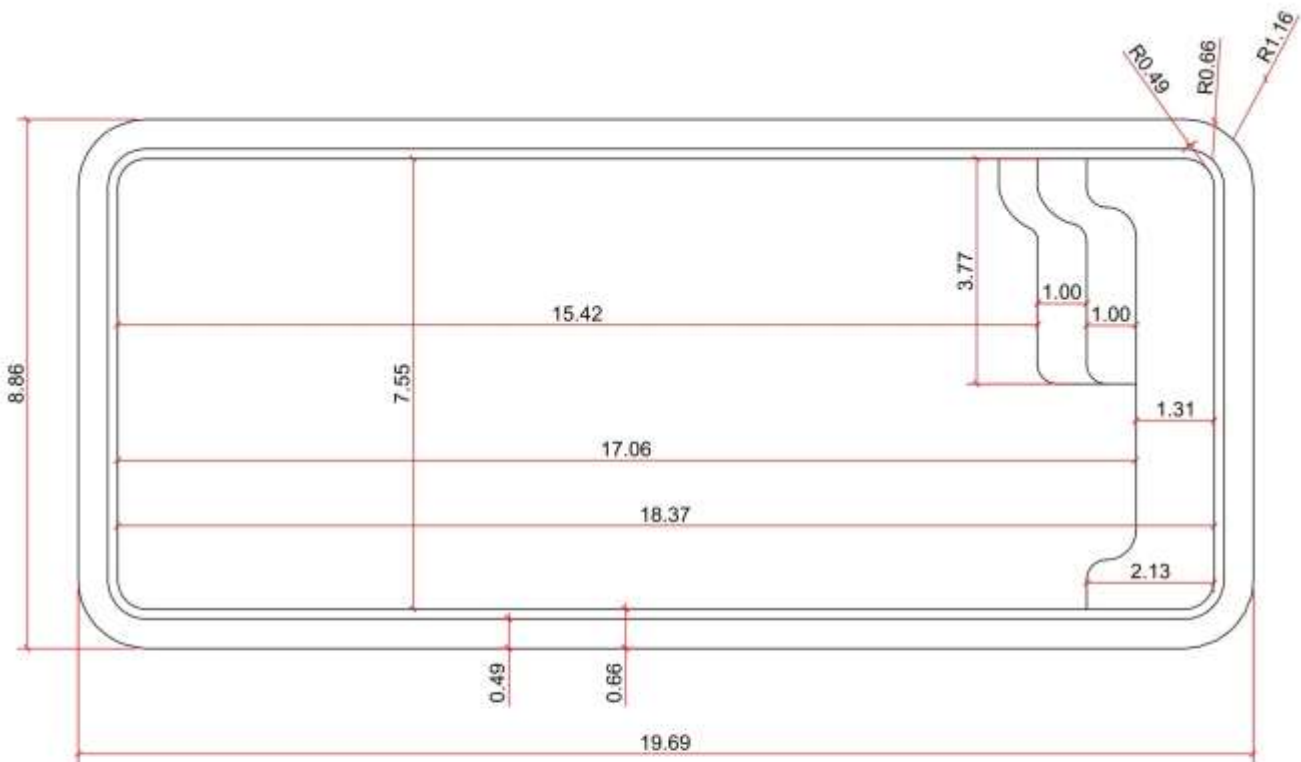

KISOL

— FIBERGLASS POOLS —

PREMIUM

KS 600

4300 GALLONS

All illustrations have approximate internal and external measurements, expressed in feet. Approximate volumes, illustrations are not to scale.