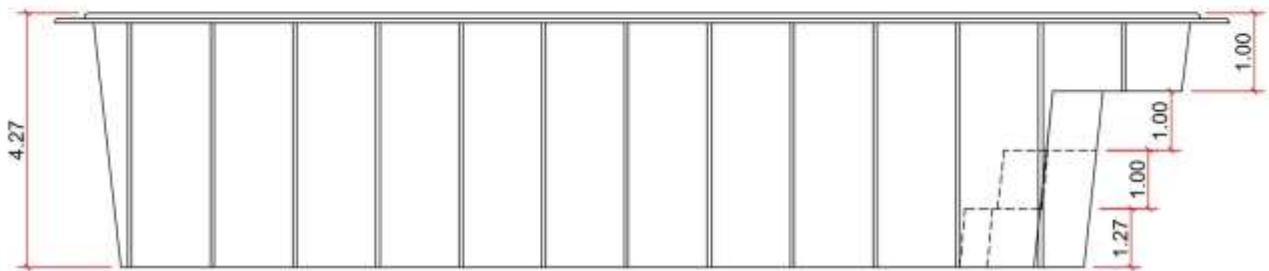

KISOL

— FIBERGLASS POOLS —

PREMIUM

KS 600

4300 GALLONS

All illustrations have approximate internal and external measurements, expressed in feet. Approximate volumes, illustrations are not to scale.