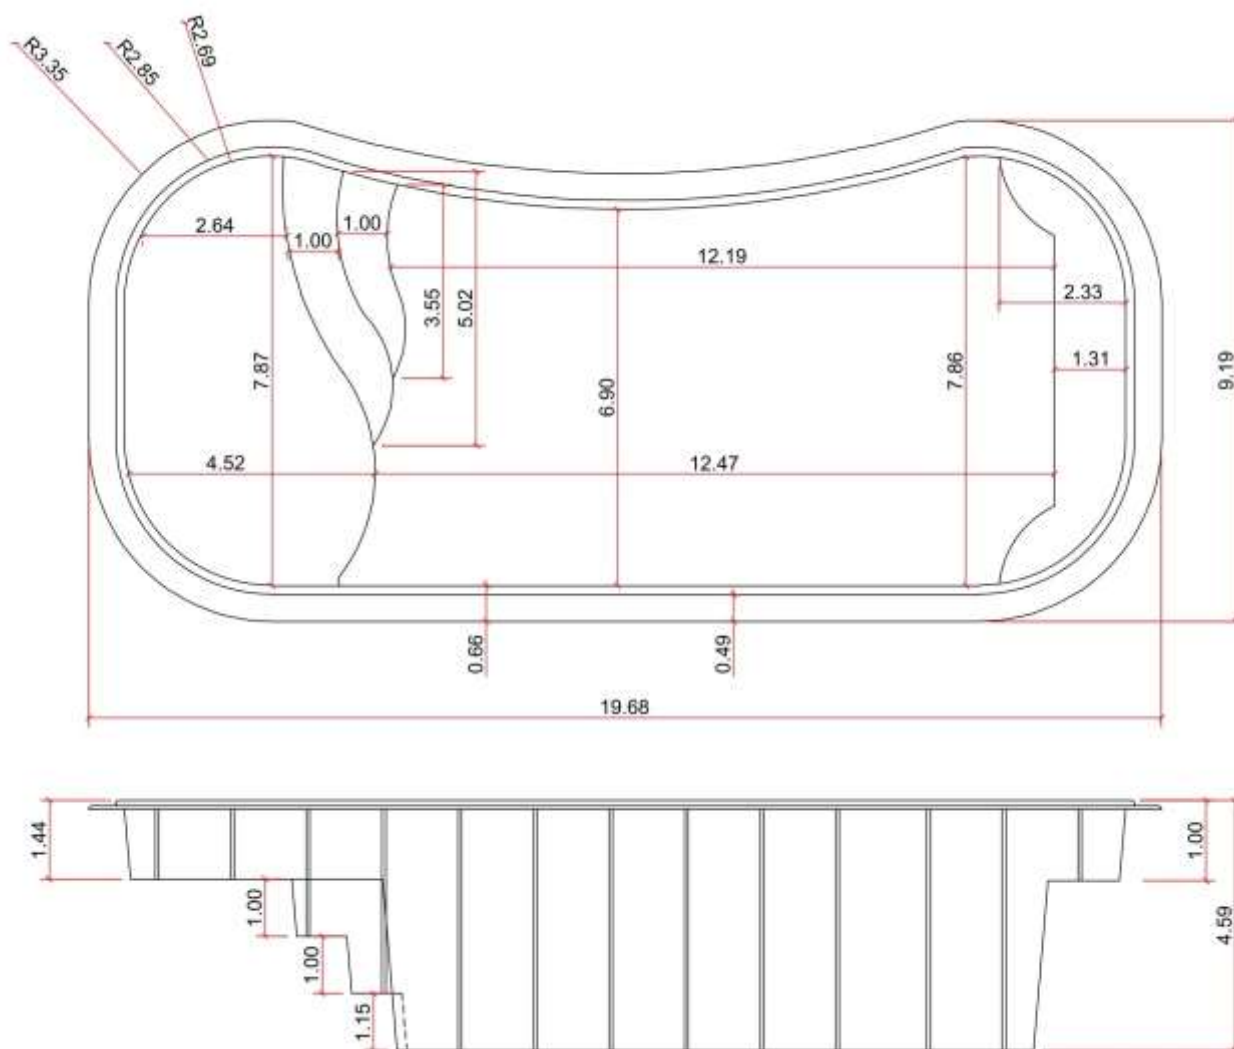

## KS 600

3700 GALLONS

All illustrations have approximate internal and external measurements, expressed in feet. Approximate volumes, illustrations are not to scale.