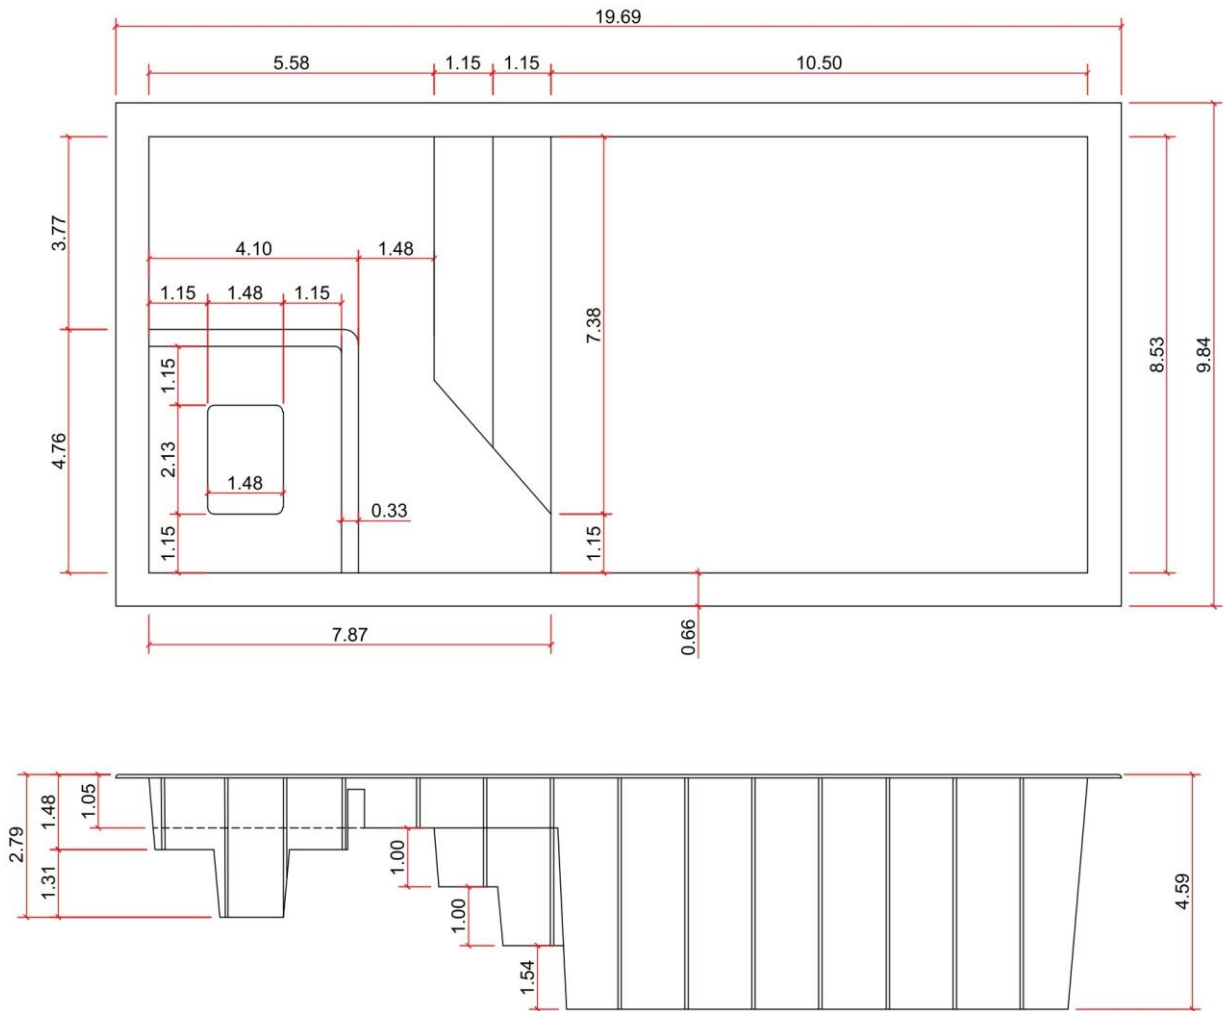

## KS 600

3700 GALLONS

All illustrations have approximate internal and external measurements, expressed in feet. Approximate volumes, illustrations are not to scale.