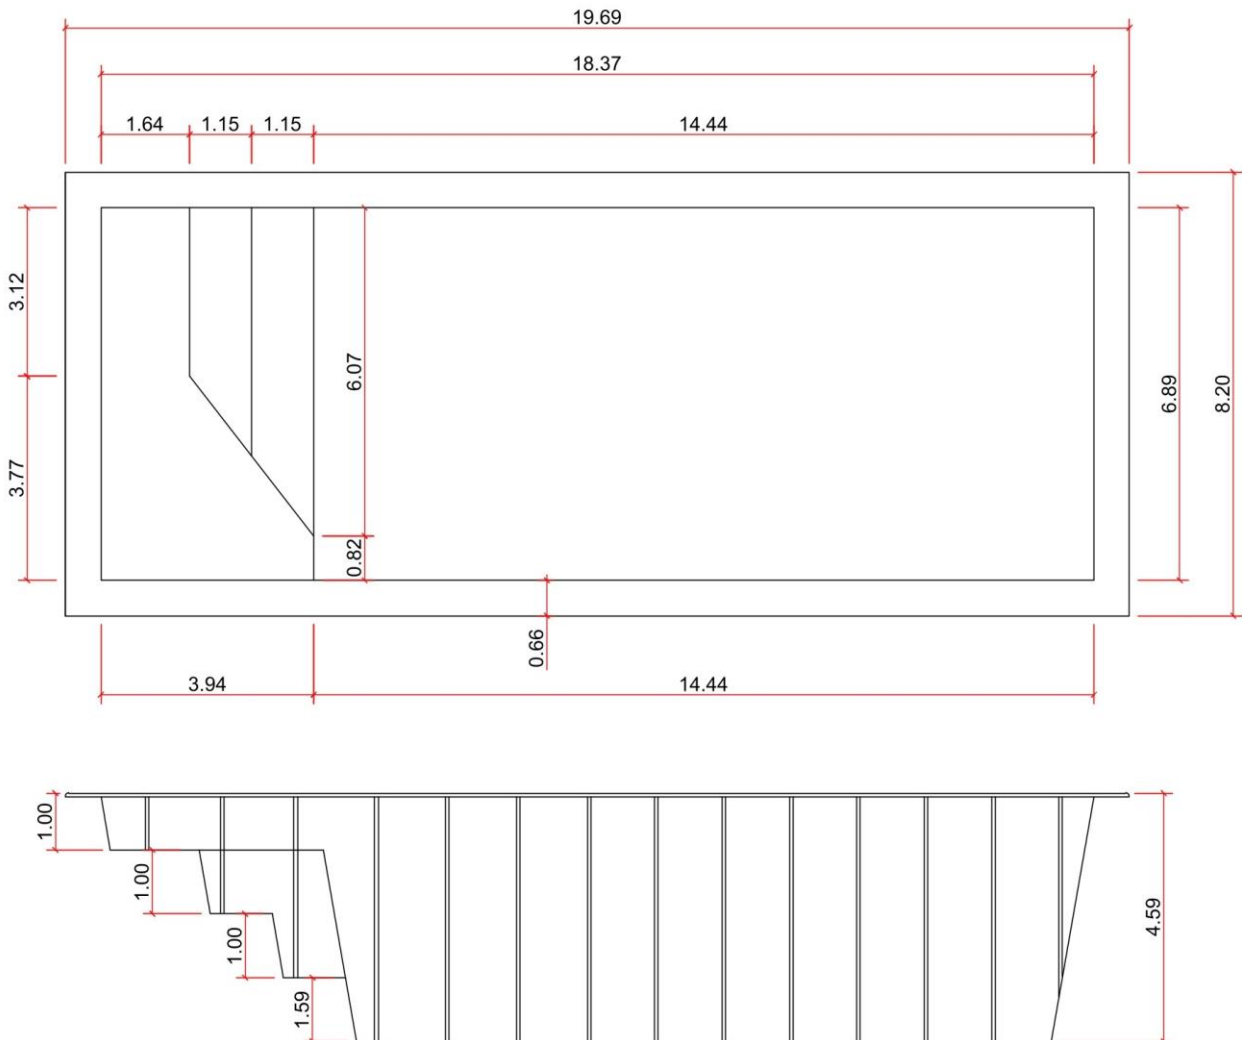

# INFINITY SLIM

## KS 600

3500 GALLONS

All illustrations have approximate internal and external measurements, expressed in feet.  
Approximate volumes, illustrations are not to scale.