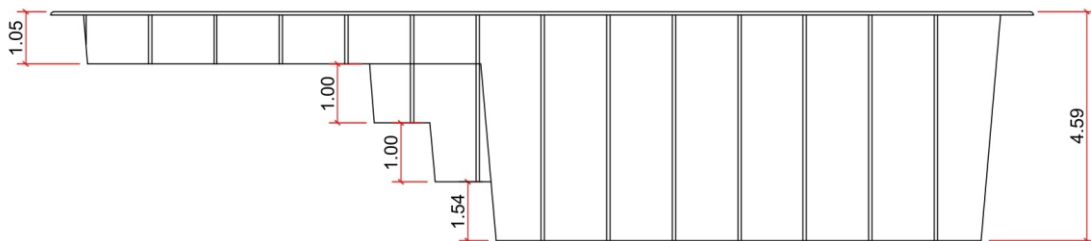

KISOL

- FIBERGLASS POOLS -

INFINITY PRAIA

KS 600

3700 GALLONS

All illustrations have approximate internal and external measurements, expressed in feet.
Approximate volumes, illustrations are not to scale.