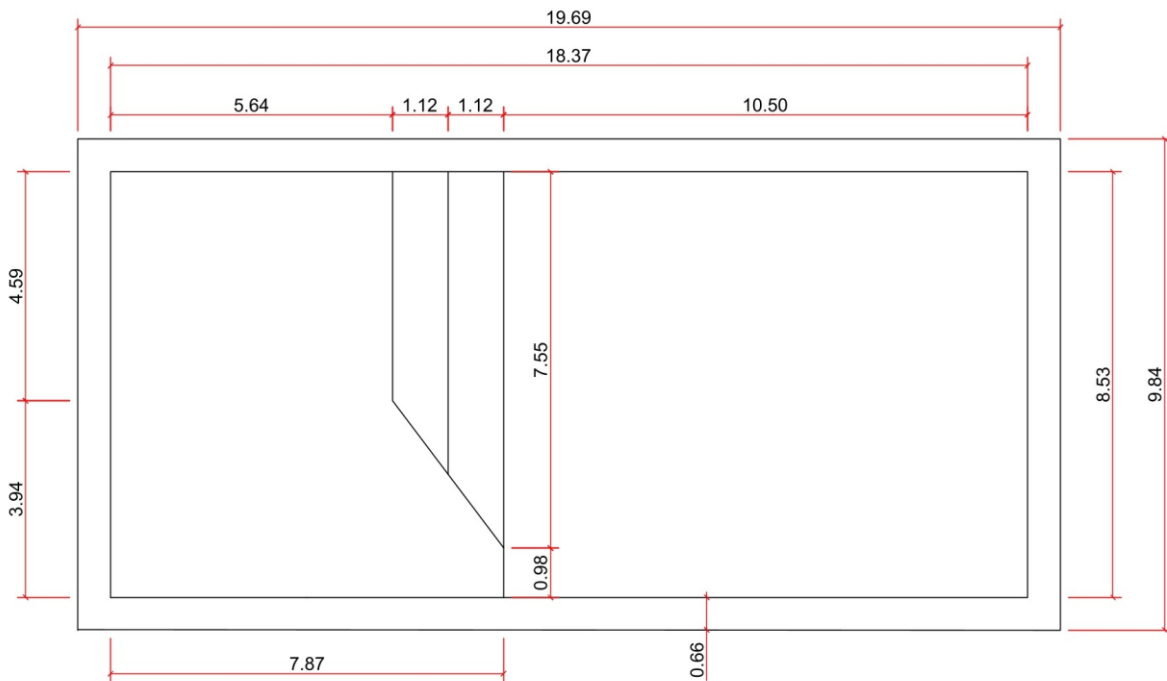

KISOL

- FIBERGLASS POOLS -

INFINITY PRAIA

KS 600

3700 GALLONS

All illustrations have approximate internal and external measurements, expressed in feet.
Approximate volumes, illustrations are not to scale.