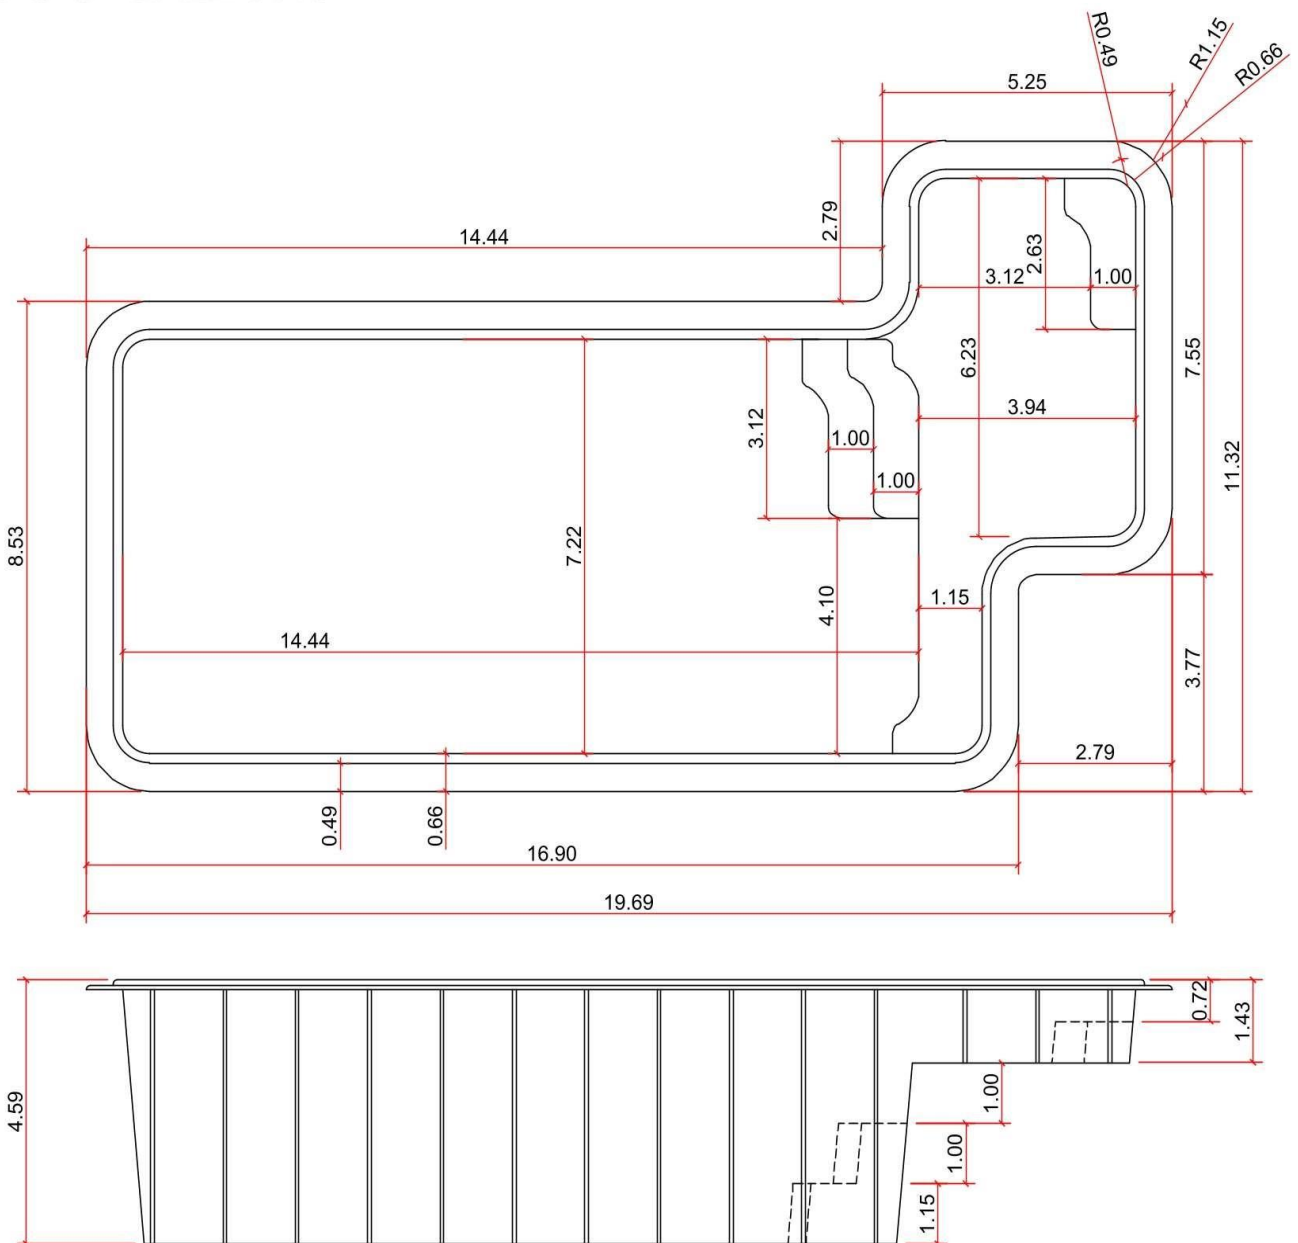

KISOL

- FIBERGLASS POOLS -

HAVAÍ

KS 600

4000 GALLONS

All illustrations have approximate internal and external measurements, expressed in feet.
Approximate volumes, illustrations are not to scale.