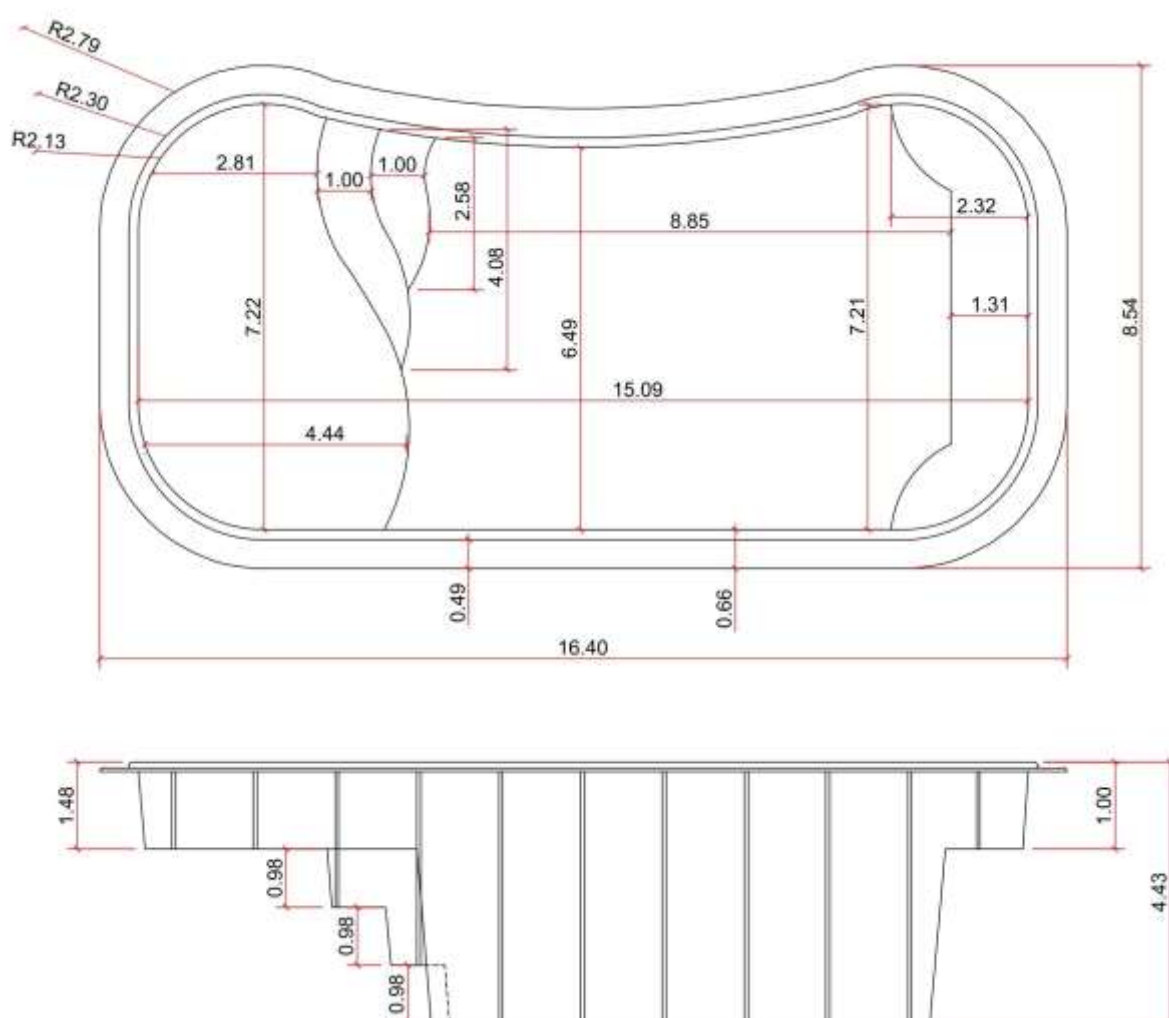

KISOL

— FIBERGLASS POOLS —

MASTER

KS 500

2700 GALLONS

All illustrations have approximate internal and external measurements, expressed in feet.
Approximate volumes, illustrations are not to scale.