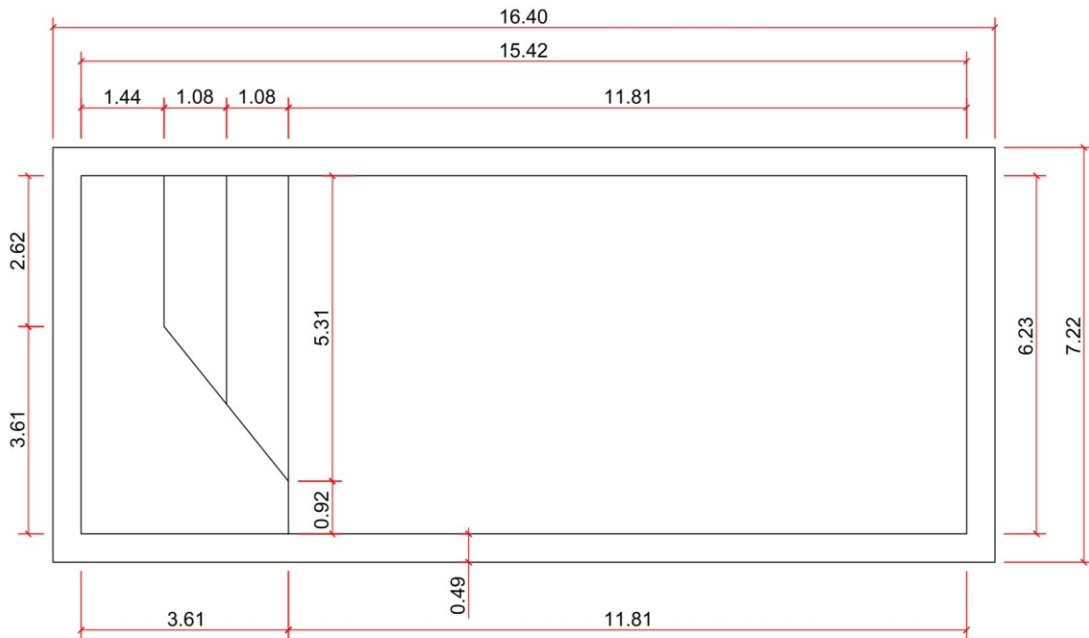

KISOL

- FIBERGLASS POOLS -

INFINITY SLIM

KS 500

2300 GALLONS

All illustrations have approximate internal and external measurements, expressed in feet. Approximate volumes, illustrations are not to scale.