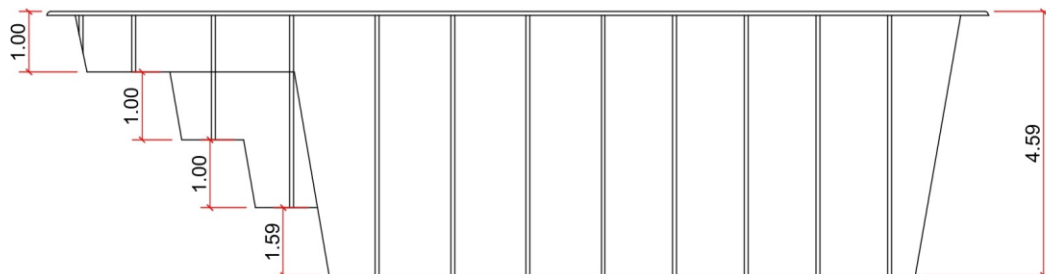

KISOL

- FIBERGLASS POOLS -

INFINITY SLIM

KS 500

2300 GALLONS

All illustrations have approximate internal and external measurements, expressed in feet. Approximate volumes, illustrations are not to scale.