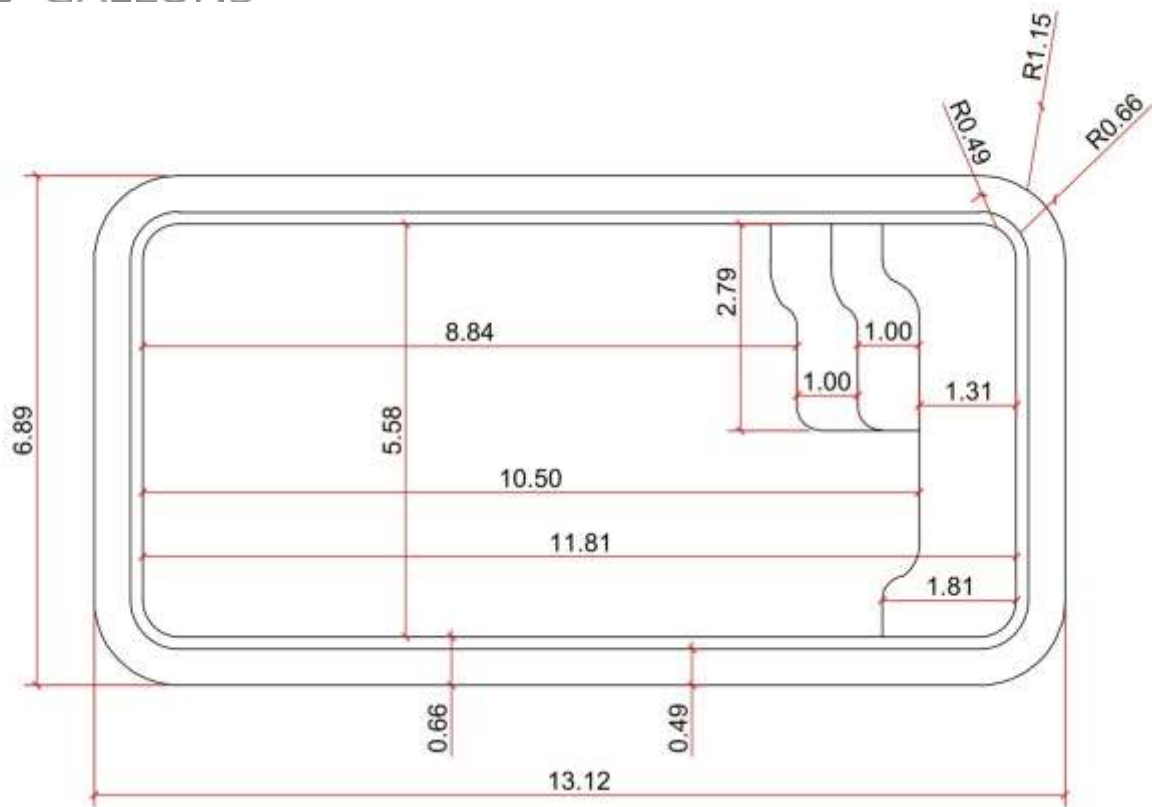

KISOL

- FIBERGLASS POOLS -

PREMIUM

KS 400

1600 GALLONS

All illustrations have approximate internal and external measurements, expressed in feet. Approximate volumes, illustrations are not to scale.