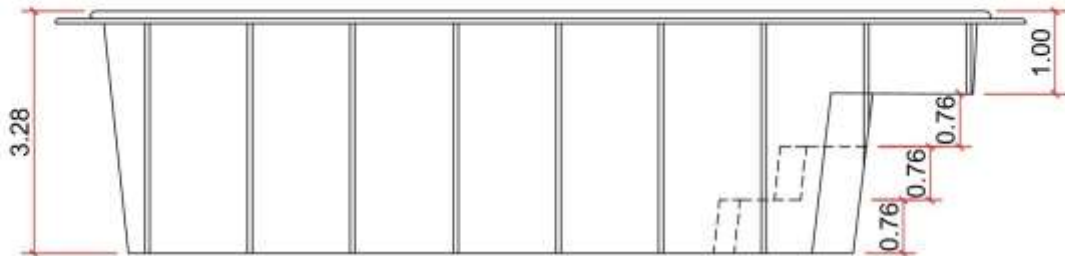

KISOL

- FIBERGLASS POOLS -

PREMIUM

KS 400

1600 GALLONS

All illustrations have approximate internal and external measurements, expressed in feet. Approximate volumes, illustrations are not to scale.