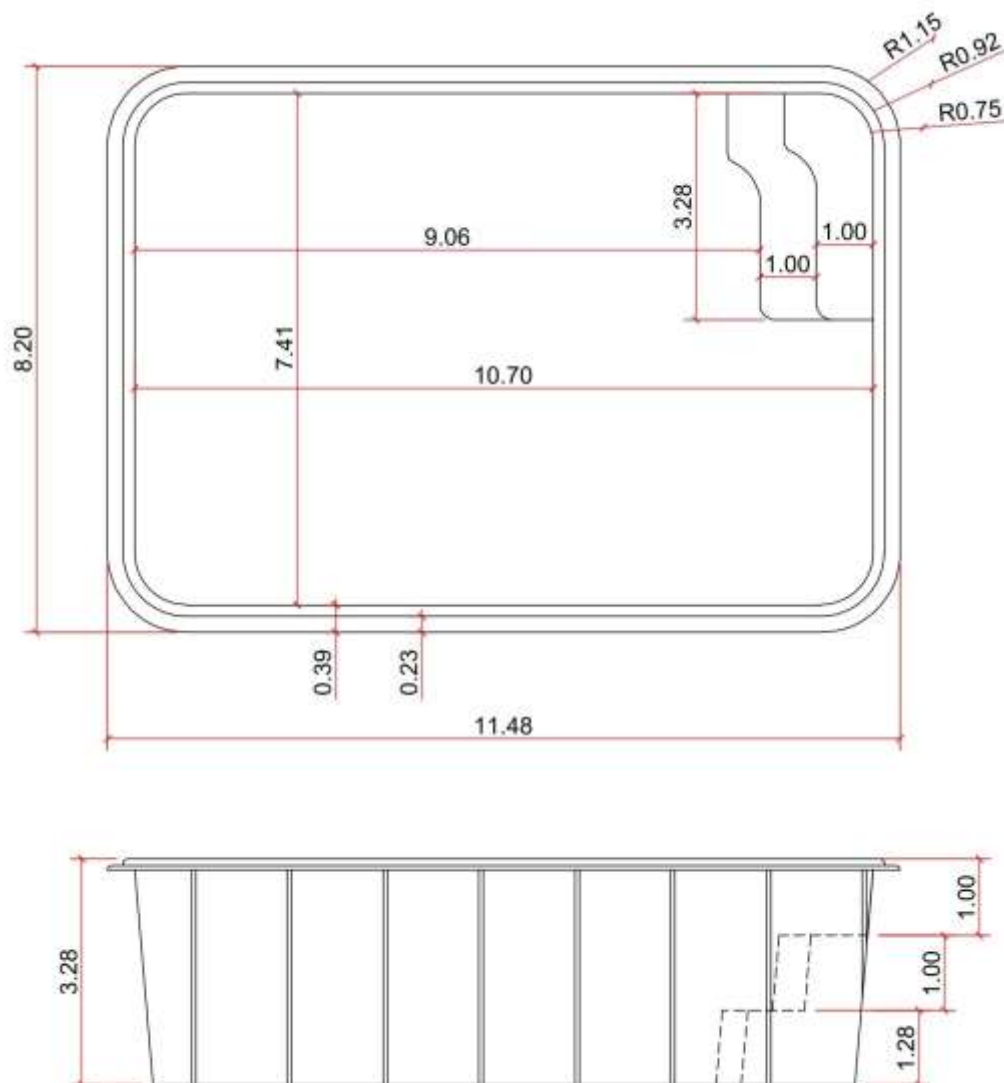

## KS 350

2100 GALLONS

All illustrations have approximate internal and external measurements, expressed in feet.  
Approximate volumes, illustrations are not to scale.