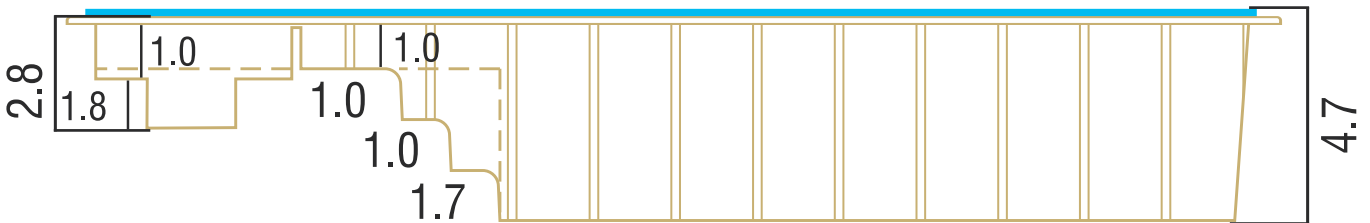

KISOL

- FIBERGLASS POOLS -

INFINITY SPA

KS 1000

8600 GALLONS

All illustrations have approximate internal and external measurements, expressed in feet.
Approximate volumes, illustrations are not to scale.