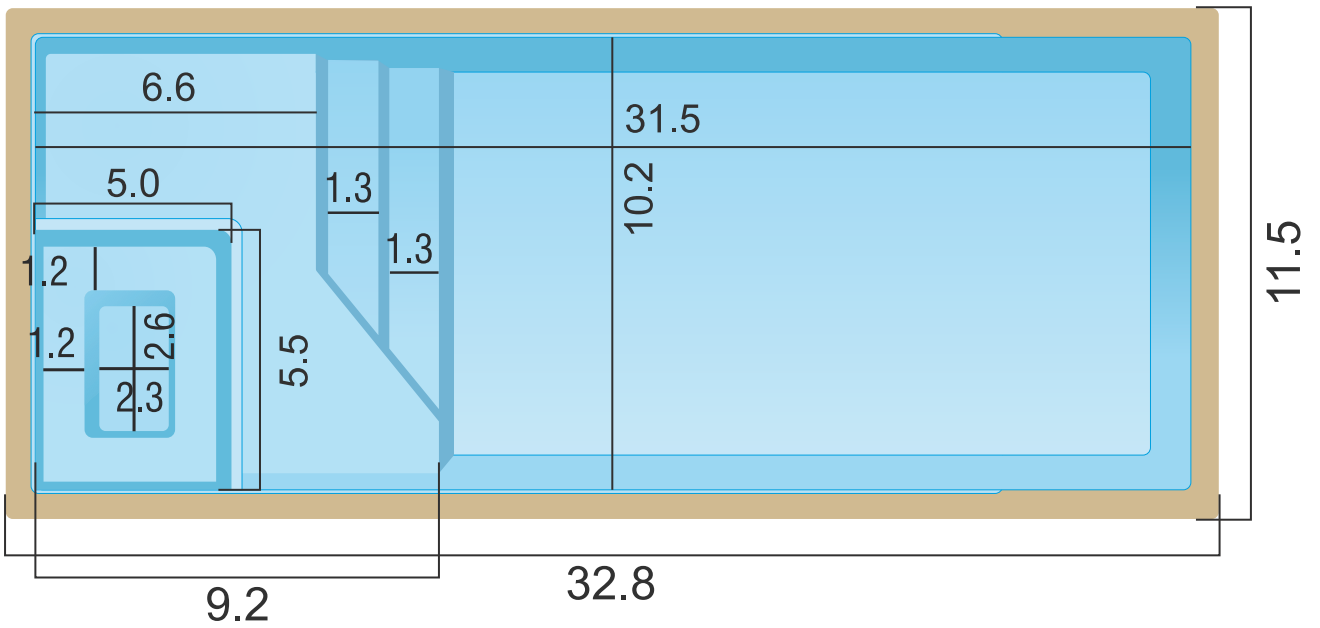

KISOL

- FIBERGLASS POOLS -

INFINITY SPA

KS 1000

8600 GALLONS

All illustrations have approximate internal and external measurements, expressed in feet.
Approximate volumes, illustrations are not to scale.