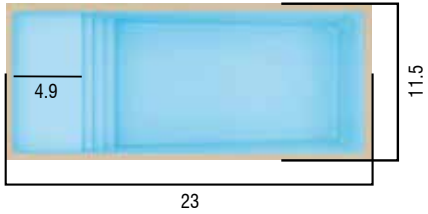

FS POOLS **FS LINE** **NEW**

PRODUCTS WITH APPROXIMATE MEASUREMENTS, EXPRESSED IN FEET. IMAGES FOR ILLUSTRATIVE PURPOSES ONLY.

FS-700 4900 gallons d: 4.6