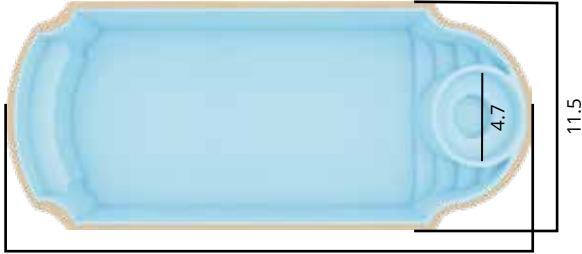

23.0

KS-800 7400 gallons d: 4.7