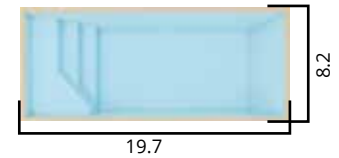

# KISOL SLIM

PRODUCTS WITH APPROXIMATE MEASUREMENTS, EXPRESSED IN FEET. IMAGES FOR ILLUSTRATIVE PURPOSES ONLY.

## Tile Options:

**KS-330** 1200 gallons d: 4.1

**KS-400** 1800 gallons d: 4.7

**KS-500** 2300 gallons d: 4.7

**KS-600** 3500 gallons d: 4.7

**KS-700** 4300 gallons d: 4.7

**KS-800** 6100 gallons d: 4.7