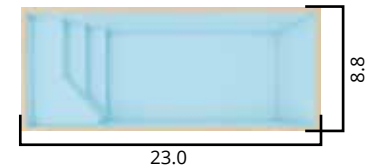

# KISOL SLIM

PRODUCTS WITH APPROXIMATE MEASUREMENTS, EXPRESSED IN FEET. IMAGES FOR ILLUSTRATIVE PURPOSES ONLY.

## Tile Options:

**KS-330** 1200 gallons d: 4.1

**KS-400** 1800 gallons d: 4.7

**KS-500** 2300 gallons d: 4.7

**KS-600** 3500 gallons d: 4.7

**KS-700** 4300 gallons d: 4.7

**KS-800** 6100 gallons d: 4.7