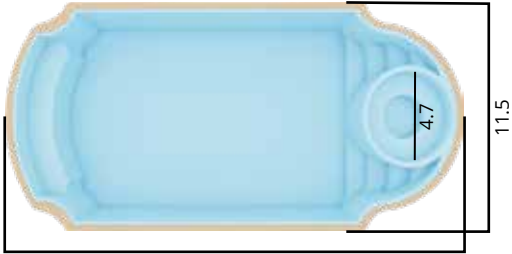

19.7

KS-700 6100 gallons d: 4.7