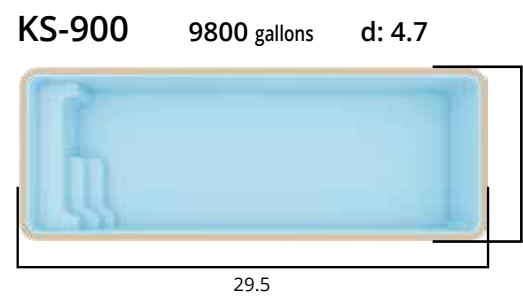

## KISOL

— FIBERGLASS POOLS —

**KS-600** 4800 gallons d: 4.7

19.7

9.9

**KS-700** 6400 gallons d: 4.7

23.0

11.5

**KS-800** 9000 gallons d: 4.7

26.3

13.2

**KS-900** 10900 gallons d: 4.7

29.6

13.8

# KISOL PREMIUM

PRODUCTS WITH APPROXIMATE MEASUREMENTS, EXPRESSED IN FEET. IMAGES FOR ILLUSTRATIVE PURPOSES ONLY.

**Tile Options:**