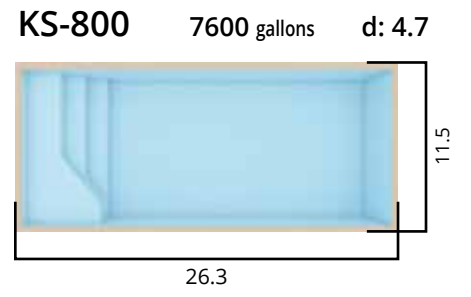

**KS-600** 3700 gallons d: 4.7

**KS-700** 4900 gallons d: 4.7

**KS-800** 6400 gallons d: 4.7

# KISOL INFINITY ESCADA

PRODUCTS WITH APPROXIMATE MEASUREMENTS, EXPRESSED IN FEET. IMAGES FOR ILLUSTRATIVE PURPOSES ONLY.

# KISOL SLIM SPA

PRODUCTS WITH APPROXIMATE MEASUREMENTS, EXPRESSED IN FEET. IMAGES FOR ILLUSTRATIVE PURPOSES ONLY.