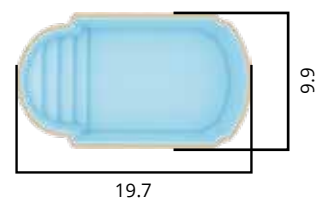

**KISOL** / **MEDITERRANEA SPA**

PRODUCTS WITH APPROXIMATE MEASUREMENTS, EXPRESSED IN FEET. IMAGES FOR ILLUSTRATIVE PURPOSES ONLY.

**KISOL**

— FIBERGLASS POOLS —

**KS-500** 3300 gallons d: 4.7

16.4

**KS-600** 4300 gallons d: 4.7

# KISOL MEDITERRANEA

PRODUCTS WITH APPROXIMATE MEASUREMENTS, EXPRESSED IN FEET. IMAGES FOR ILLUSTRATIVE PURPOSES ONLY.

## KISOL

— FIBERGLASS POOLS —

**KS-600** 4800 gallons d: 4.7

19.7

9.9

**KS-700** 6400 gallons d: 4.7

23.0

11.5