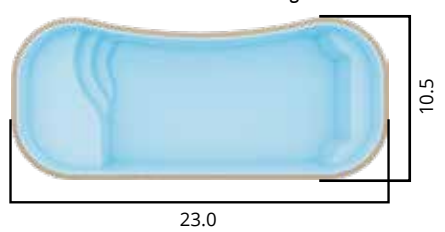

# KISOL MASTER

PRODUCTS WITH APPROXIMATE MEASUREMENTS, EXPRESSED IN FEET. IMAGES FOR ILLUSTRATIVE PURPOSES ONLY.

## KISOL

— FIBERGLASS POOLS —

**KS-380** 1100 gallons d: 3

**KS-500** 2700 gallons d: 4.7

**KS-600** 3700 gallons d: 4.7

**KS-700** 5300 gallons d: 4.7

**KS-800** 6900 gallons d: 4.7

**FS POOLS** **BEACH LINE** **NEW**

PRODUCTS WITH APPROXIMATE MEASUREMENTS, EXPRESSED IN FEET. IMAGES FOR ILLUSTRATIVE PURPOSES ONLY.

**FS POOLS** **FS LINE** **NEW**

PRODUCTS WITH APPROXIMATE MEASUREMENTS, EXPRESSED IN FEET. IMAGES FOR ILLUSTRATIVE PURPOSES ONLY.