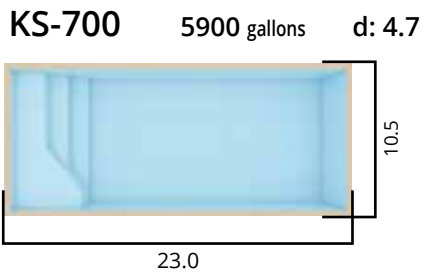

KISOL INFINITY ESCADA

PRODUCTS WITH APPROXIMATE MEASUREMENTS, EXPRESSED IN FEET. IMAGES FOR ILLUSTRATIVE PURPOSES ONLY.

KISOL

— FIBERGLASS POOLS —

Tile Options:

- **SAFIRA**
- **TOPÁZIO**
- **TURMALINA**
- **ÔNIX**
- **JADE**