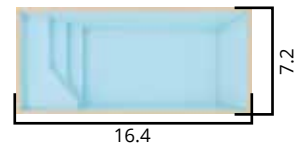

# KISOL SLIM

PRODUCTS WITH APPROXIMATE MEASUREMENTS, EXPRESSED IN FEET. IMAGES FOR ILLUSTRATIVE PURPOSES ONLY.

## Tile Options:

**KS-330** 1200 gallons d: 4.1

**KS-400** 1800 gallons d: 4.7

**KS-500** 2300 gallons d: 4.7

**KS-600** 3500 gallons d: 4.7

**KS-700** 4300 gallons d: 4.7

**KS-800** 6100 gallons d: 4.7