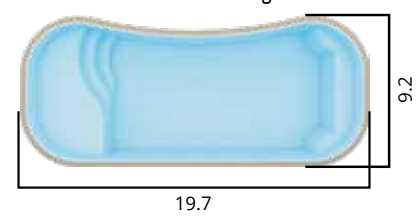

# KISOL MASTER

PRODUCTS WITH APPROXIMATE MEASUREMENTS, EXPRESSED IN FEET. IMAGES FOR ILLUSTRATIVE PURPOSES ONLY.

## KISOL

— FIBERGLASS POOLS —

**KS-380** 1100 gallons d: 3

**KS-500** 2700 gallons d: 4.7

**KS-600** 3700 gallons d: 4.7

**KS-700** 5300 gallons d: 4.7

**KS-800** 6900 gallons d: 4.7

**FS POOLS** **BEACH LINE** **NEW**

PRODUCTS WITH APPROXIMATE MEASUREMENTS, EXPRESSED IN FEET. IMAGES FOR ILLUSTRATIVE PURPOSES ONLY.

**FS POOLS** **FS LINE** **NEW**

PRODUCTS WITH APPROXIMATE MEASUREMENTS, EXPRESSED IN FEET. IMAGES FOR ILLUSTRATIVE PURPOSES ONLY.