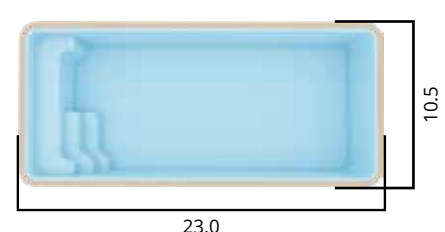

### Tile Options:

SAFIRA    TOPÁZIO    TURMALINA    ÔNIX    JADE

PRODUCTS WITH APPROXIMATE MEASUREMENTS, EXPRESSED IN FEET. IMAGES FOR ILLUSTRATIVE PURPOSES ONLY.

# KISOL

— FIBERGLASS POOLS —

**KS-400**    3000 gallons    d: 4.7

**KS-500**    3700 gallons    d: 4.7

**KS-350**    2100 gallons    d: 3.3

**KS-600**    4800 gallons    d: 4.7

**KS-700**    6900 gallons    d: 4.7

# KISOL MASTER

PRODUCTS WITH APPROXIMATE MEASUREMENTS, EXPRESSED IN FEET. IMAGES FOR ILLUSTRATIVE PURPOSES ONLY.