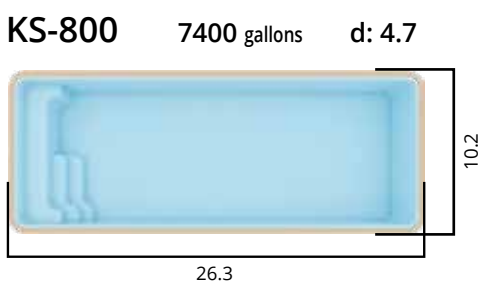

## KISOL

— FIBERGLASS POOLS —

**KS-600** 4800 gallons d: 4.7

19.7

9.9

**KS-700** 6400 gallons d: 4.7

23.0

11.5

**KS-800** 9000 gallons d: 4.7

26.3

13.2

**KS-900** 10900 gallons d: 4.7

29.6

13.8

# KISOL PREMIUM

PRODUCTS WITH APPROXIMATE MEASUREMENTS, EXPRESSED IN FEET. IMAGES FOR ILLUSTRATIVE PURPOSES ONLY.

**Tile Options:**