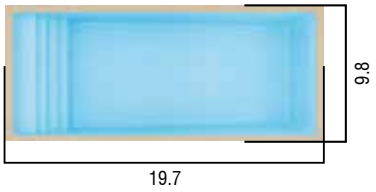

FS-600 4900 gallons d: 4.6