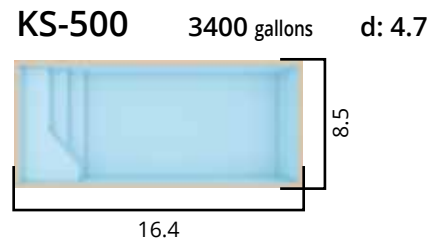

KISOL INFINITY ESCADA

PRODUCTS WITH APPROXIMATE MEASUREMENTS, EXPRESSED IN FEET. IMAGES FOR ILLUSTRATIVE PURPOSES ONLY.

KISOL

— FIBERGLASS POOLS —

Tile Options:

- **SAFIRA**
- **TOPÁZIO**
- **TURMALINA**
- **ÔNIX**
- **JADE**