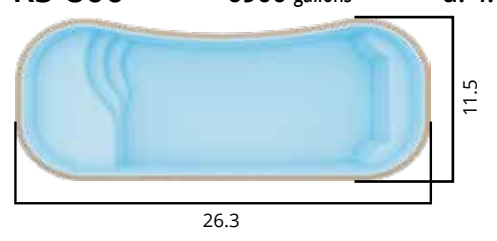

# KISOL MASTER

PRODUCTS WITH APPROXIMATE MEASUREMENTS, EXPRESSED IN FEET. IMAGES FOR ILLUSTRATIVE PURPOSES ONLY.

## KISOL

— FIBERGLASS POOLS —

**KS-380** 1100 gallons d: 3

**KS-500** 2700 gallons d: 4.7

**KS-600** 3700 gallons d: 4.7

**KS-700** 5300 gallons d: 4.7

**KS-800** 6900 gallons d: 4.7

**FS POOLS** **BEACH LINE** **NEW**

PRODUCTS WITH APPROXIMATE MEASUREMENTS, EXPRESSED IN FEET. IMAGES FOR ILLUSTRATIVE PURPOSES ONLY.

**FS POOLS** **FS LINE** **NEW**

PRODUCTS WITH APPROXIMATE MEASUREMENTS, EXPRESSED IN FEET. IMAGES FOR ILLUSTRATIVE PURPOSES ONLY.