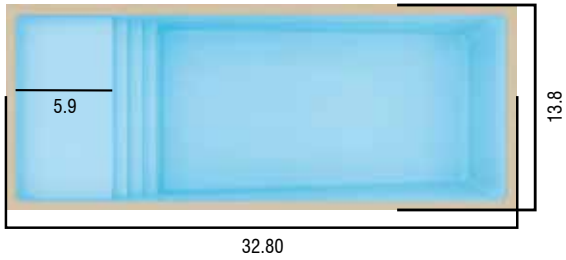

FS-1000 11400 gallons d: 4.6