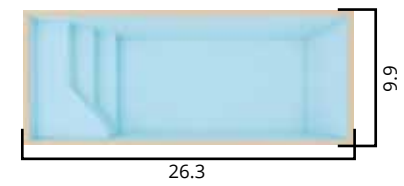

# KISOL SLIM

PRODUCTS WITH APPROXIMATE MEASUREMENTS, EXPRESSED IN FEET. IMAGES FOR ILLUSTRATIVE PURPOSES ONLY.

## Tile Options:

**KS-330** 1200 gallons d: 4.1

**KS-400** 1800 gallons d: 4.7

**KS-500** 2300 gallons d: 4.7

**KS-600** 3500 gallons d: 4.7

**KS-700** 4300 gallons d: 4.7

**KS-800** 6100 gallons d: 4.7