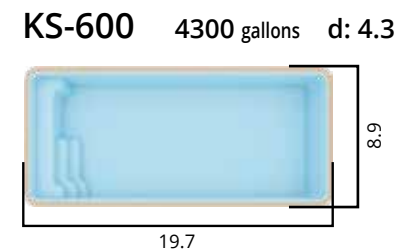

## KISOL

— FIBERGLASS POOLS —

**KS-600** 4800 gallons d: 4.7

19.7

9.9

**KS-700** 6400 gallons d: 4.7

23.0

11.5

**KS-800** 9000 gallons d: 4.7

26.3

13.2

**KS-900** 10900 gallons d: 4.7

29.6

13.8

# KISOL PREMIUM

PRODUCTS WITH APPROXIMATE MEASUREMENTS, EXPRESSED IN FEET. IMAGES FOR ILLUSTRATIVE PURPOSES ONLY.

**Tile Options:**