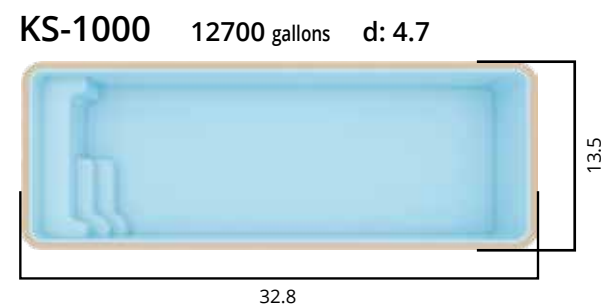

## KISOL

— FIBERGLASS POOLS —

**KS-600** 4800 gallons d: 4.7

19.7

9.9

**KS-700** 6400 gallons d: 4.7

23.0

11.5

**KS-800** 9000 gallons d: 4.7

26.3

13.2

**KS-900** 10900 gallons d: 4.7

29.6

13.8

# KISOL PREMIUM

PRODUCTS WITH APPROXIMATE MEASUREMENTS, EXPRESSED IN FEET. IMAGES FOR ILLUSTRATIVE PURPOSES ONLY.

**Tile Options:**