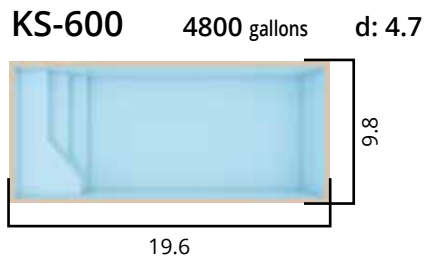

KISOL INFINITY ESCADA

PRODUCTS WITH APPROXIMATE MEASUREMENTS, EXPRESSED IN FEET. IMAGES FOR ILLUSTRATIVE PURPOSES ONLY.

KISOL

— FIBERGLASS POOLS —

Tile Options:

- **SAFIRA**
- **TOPÁZIO**
- **TURMALINA**
- **ÔNIX**
- **JADE**